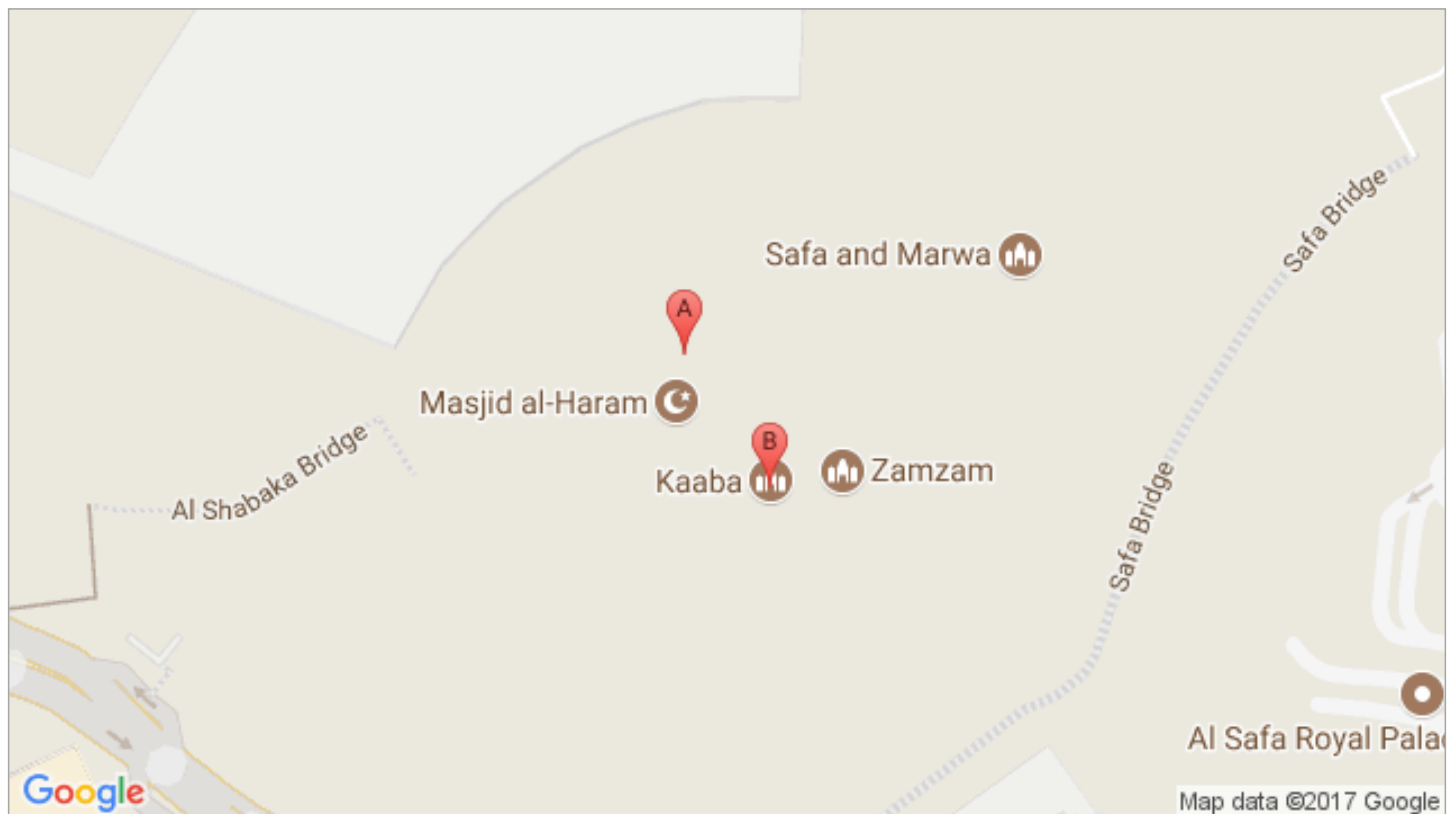

# Saudi Arabia (☺ 100%, 3 votes)

Asia (lat. 23.885942, lng. 45.079162)

suggested visit 11 hours

## 📍 Cities

(A) Mecca - (☺ 100%, 2 votes), ⌚ visit 6 hours, 📍 lat. 21.4360154, 📍 lng. 39.8465466

(B) Medina - (☺ 100%, 1 vote), ⌚ visit 2 hours, 📍 lat. 24.4710724, 📍 lng. 39.6175575

## Places to see

**(A) Al-Masjid Al-Haram** - (☺ 100%, 1 vote), ⌚ visit 3 hours, 💰 price 0 SAR, 🌐 lat. 21.4230882, 📍 lng. 39.8257637  
🌐 <http://www.gph.gov.sa/>

**(B) Kaaba** - (☺ 100%, 1 vote), ⌚ visit 2 hours, 💰 price 0 SAR, 🌐 lat. 21.4224898, 📍 lng. 39.8261770  
✉ 4256 King Abdul Aziz Road

## Places to see

**(A) Al-Masjid al-Nabawi** - (☺ 100%, 1 vote), ⏰ visit 2 hours, 💰 price 0 SAR, 📍 lat. 24.4683396, 📍 lng. 39.6110800  
☎ +966 4 823 9863, 🌐 <http://wmn.gov.sa/>