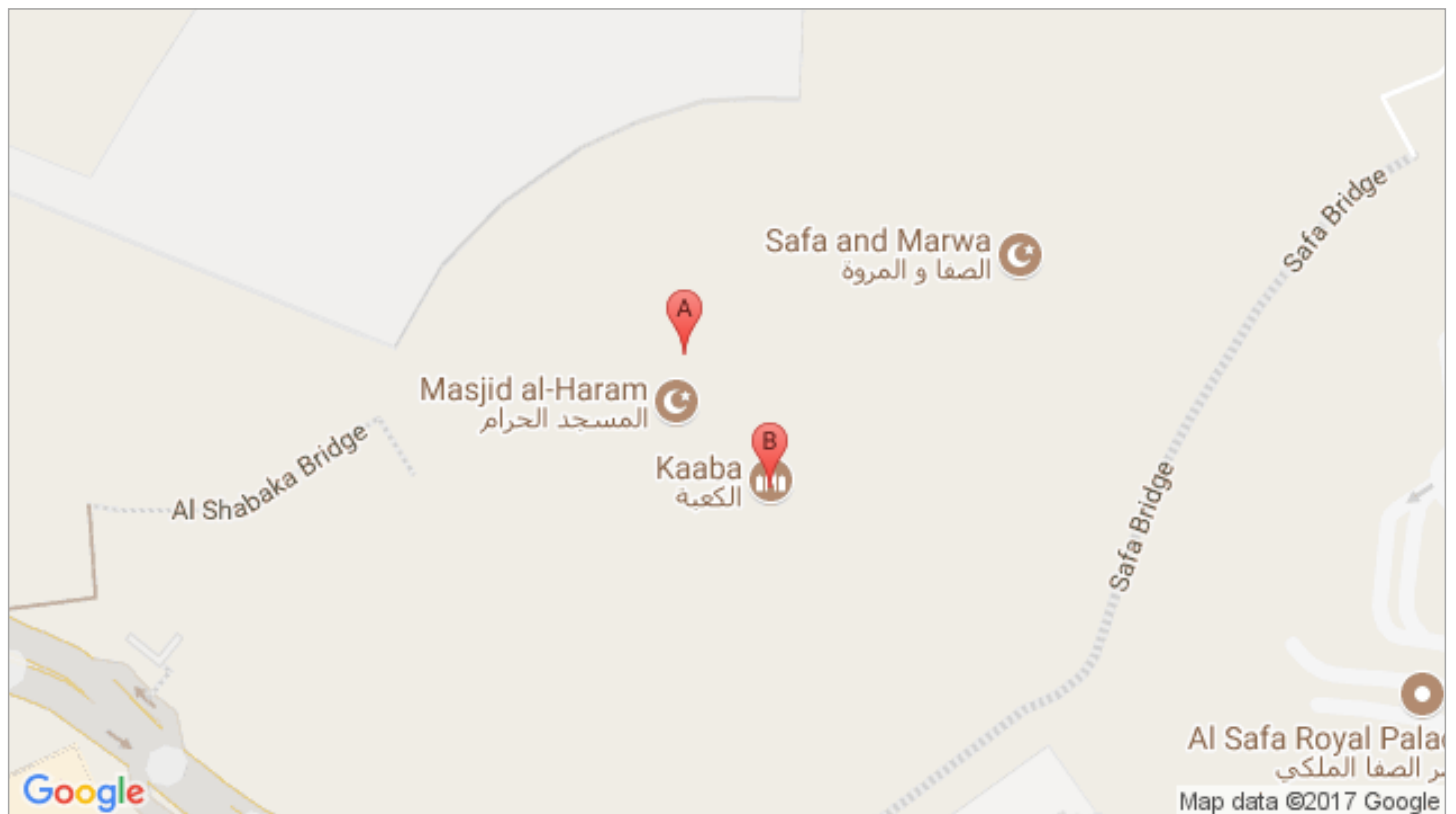

Saudi Arabia (☺ 100%, 3 votes)

Asia (lat. 23.885942, lng. 45.079162)

suggested visit 11 hours

📍 Cities

(A) Mecca - (☺ 100%, 2 votes), ⌚ visit 6 hours, 📍 lat. 21.4360154, 📍 lng. 39.8465466

(B) Medina - (☺ 100%, 1 vote), ⌚ visit 2 hours, 📍 lat. 24.4710724, 📍 lng. 39.6175575

Places to see

(A) Al-Masjid Al-Haram - (☺ 100%, 1 vote), ⌚ visit 3 hours, 💰 price 0 SAR, 📍 lat. 21.4230882, 📍 lng. 39.8257637
🌐 <http://www.gph.gov.sa/>

(B) Kaaba - (☺ 100%, 1 vote), ⌚ visit 2 hours, 💰 price 0 SAR, 📍 lat. 21.4224898, 📍 lng. 39.8261770
✉ 4256 King Abdul Aziz Road

Places to see

(A) Al-Masjid al-Nabawi - (☺ 100%, 1 vote), ⌚ visit 2 hours, 💰 price 0 SAR, 📍 lat. 24.4683396, 📍 lng. 39.6110800
☎ +966 4 823 9863, 🌐 <http://wmn.gov.sa/>