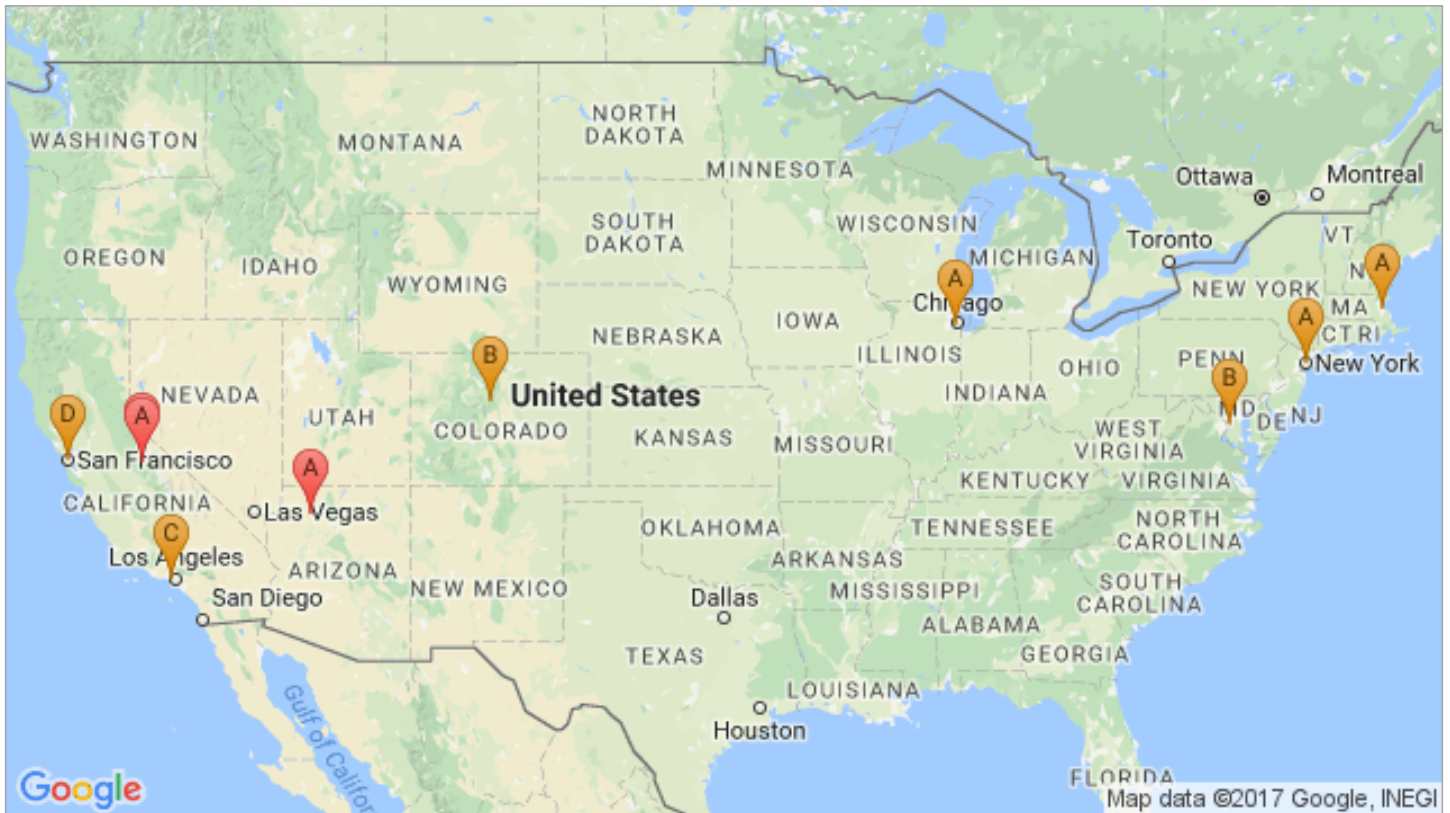

United States (☺ 100%, 29 votes)

suggested visit 2 weeks

North America (lat. 36.7713009, lng. -95.6469727)

📍 Cities

- (A) **New York** - (☺ 100%, 9 votes), 🕒 visit 2 days, 📍 lat. 40.7055747, 📍 lng. -73.97968
- (B) **Washington** - (☺ 100%, 5 votes), 🕒 visit 1.5 days, 📍 lat. 38.8935965, 📍 lng. -77.014576
- (C) **Los Angeles** - (☺ 100%, 3 votes), 🕒 visit 2 hours, 📍 lat. 34.0204989, 📍 lng. -118.4117325
- (D) **San Francisco** - (☺ 100%, 2 votes), 🕒 visit 5 hours, 📍 lat. 37.7584813, 📍 lng. -122.4443436

📍 Places to see

- (A) **Grand Canyon** - (☺ 100%, 1 vote), 🕒 visit 2 days, 💰 price 0 USD, 📍 lat. 36.1099945, 📍 lng. -112.9425756
- (B) **Yosemite National Park** - (☺ 100%, 1 vote), 🕒 visit 8 hours, 💰 price 20 USD, 📍 lat. 37.8399952, 📍 lng. -119.5409562

📍 Cities

- (A) **Boston** - (☺ 100%, 1 vote), 🕒 visit 3 hours, 📍 lat. 42.3133735, 📍 lng. -71.0296462

📍 Places to see

- (A) **Half Dome** - (☺ 100%, 1 vote), 🕒 visit 5 hours, 💰 price 0 USD, 📍 lat. 37.7461111, 📍 lng. -119.5330555

📍 Cities

- (A) **Chicago** - (☺ 100%, 1 vote), 🕒 visit 2 hours, 📍 lat. 41.833733, 📍 lng. -87.7321555
- (B) **Keystone** - (☺ 100%, 1 vote), 📍 lat. 39.5965645, 📍 lng. -105.9320236

New York (☺ 100%, 9 votes)