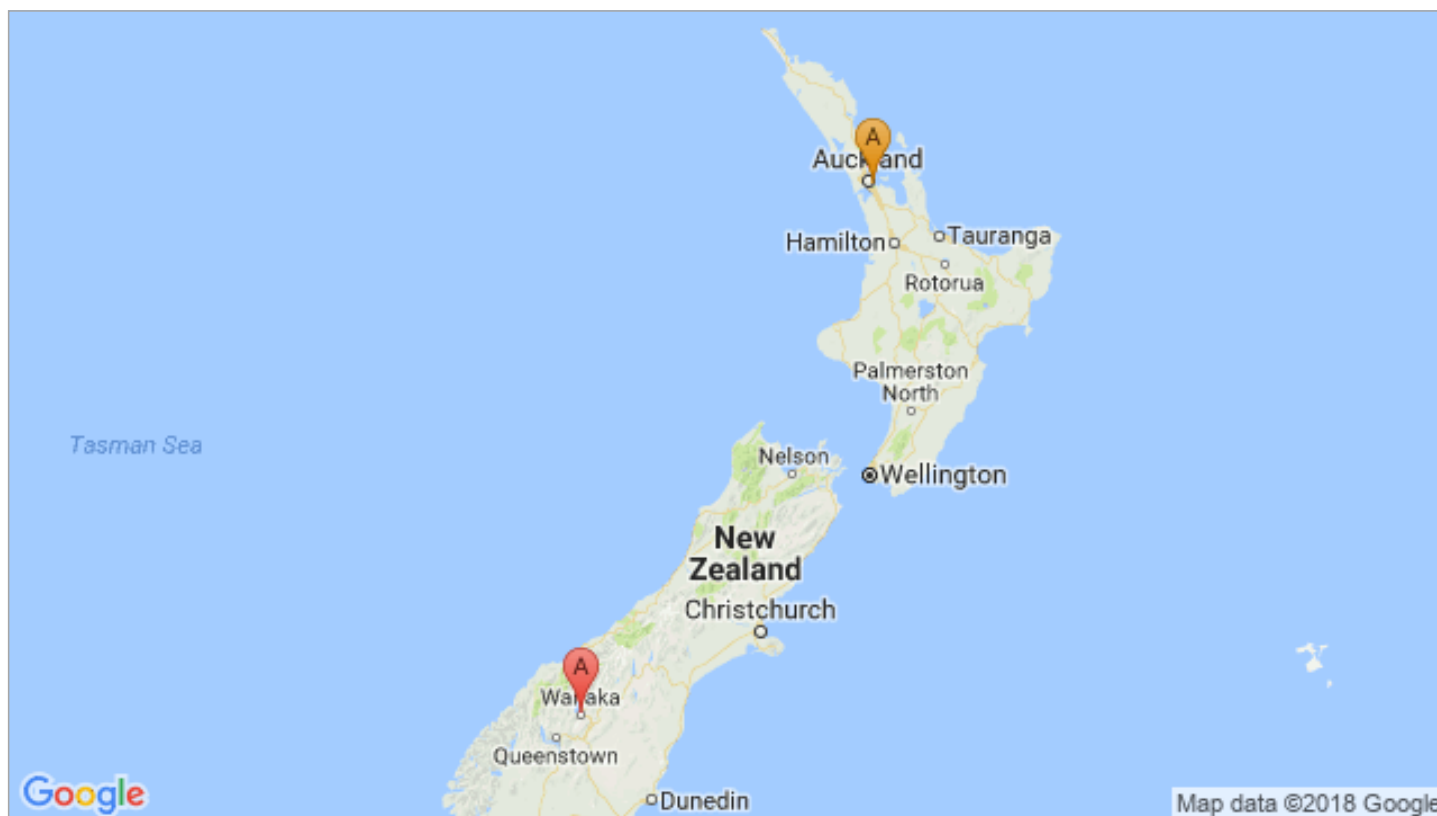

# New Zealand (☺ 100%, 2 votes)

Oceania (lat. -40.900557, lng. 174.885971)

suggested visit 7h30

## Cities

**(A) Auckland** - (☺ 100%, 1 vote), ⌚ visit 1h30, 📍 lat. -36.8630231, 📍 lng. 174.8654694

# Cinema Paradiso (☺ 100%, 1 vote)

New Zealand, Oceania (lat. -44.6972984, lng. 169.1356874)

suggested visit 3 hours

# Auckland (☺ 100%, 1 vote)

New Zealand, Oceania (lat. -36.8630231, lng. 174.8654694)

suggested visit 1h30