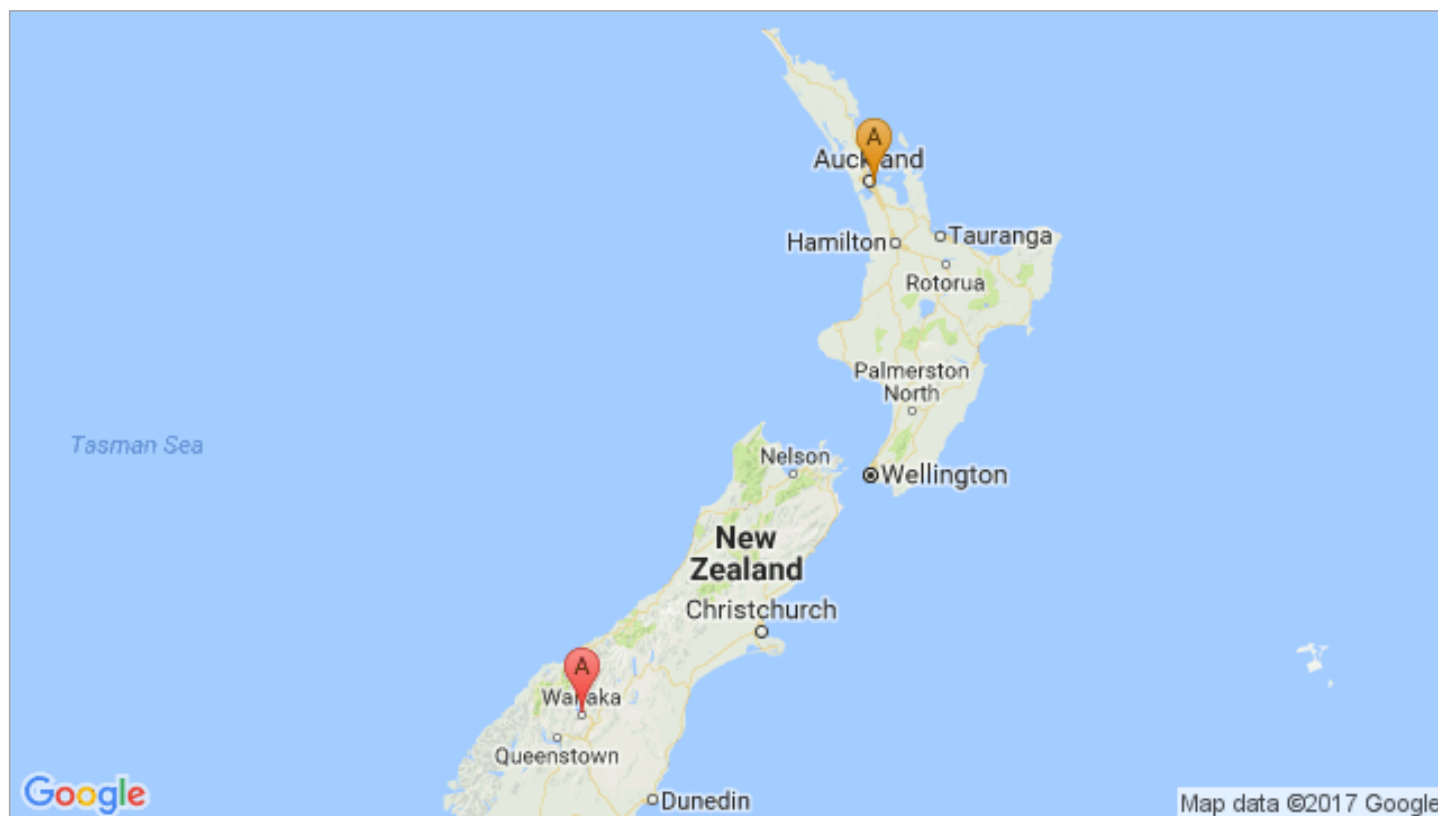

New Zealand (☺ 100%, 2 votes)

Oceania (lat. -40.900557, lng. 174.885971)

suggested visit 7h30

Places to see

 **(A) Cinema Paradiso** - (☺ 100%, 1 vote), ⌚ visit 3 hours, 💰 price 0 NZD, 📍 lat. -44.6972984, 📍 lng. 169.1356874

Cities

(A) Auckland - (☺ 100%, 1 vote), ⌚ visit 1h30, 📍 lat. -36.8630231, 📍 lng. 174.8654694

Cinema Paradiso (☺ 100%, 1 vote)

New Zealand, Oceania (lat. -44.6972984, lng. 169.1356874)

suggested visit 3 hours

🏛 Place to see

\$ price 0 NZD

Contact

✉ 72 BROWNSTON ST, WANAKA

🌐 <http://www.paradiso.net.nz/>

Places to see

(A) Mount Eden - (☺ 100%, 1 vote), ⌚ visit 1h30, \$ price 0 NZD, 📍 lat. -36.8773720, 📍 lng. 174.7645962
✉ Puhī Huia Road, 🌐 <http://www.mountedenvillagepeople.co.nz/>