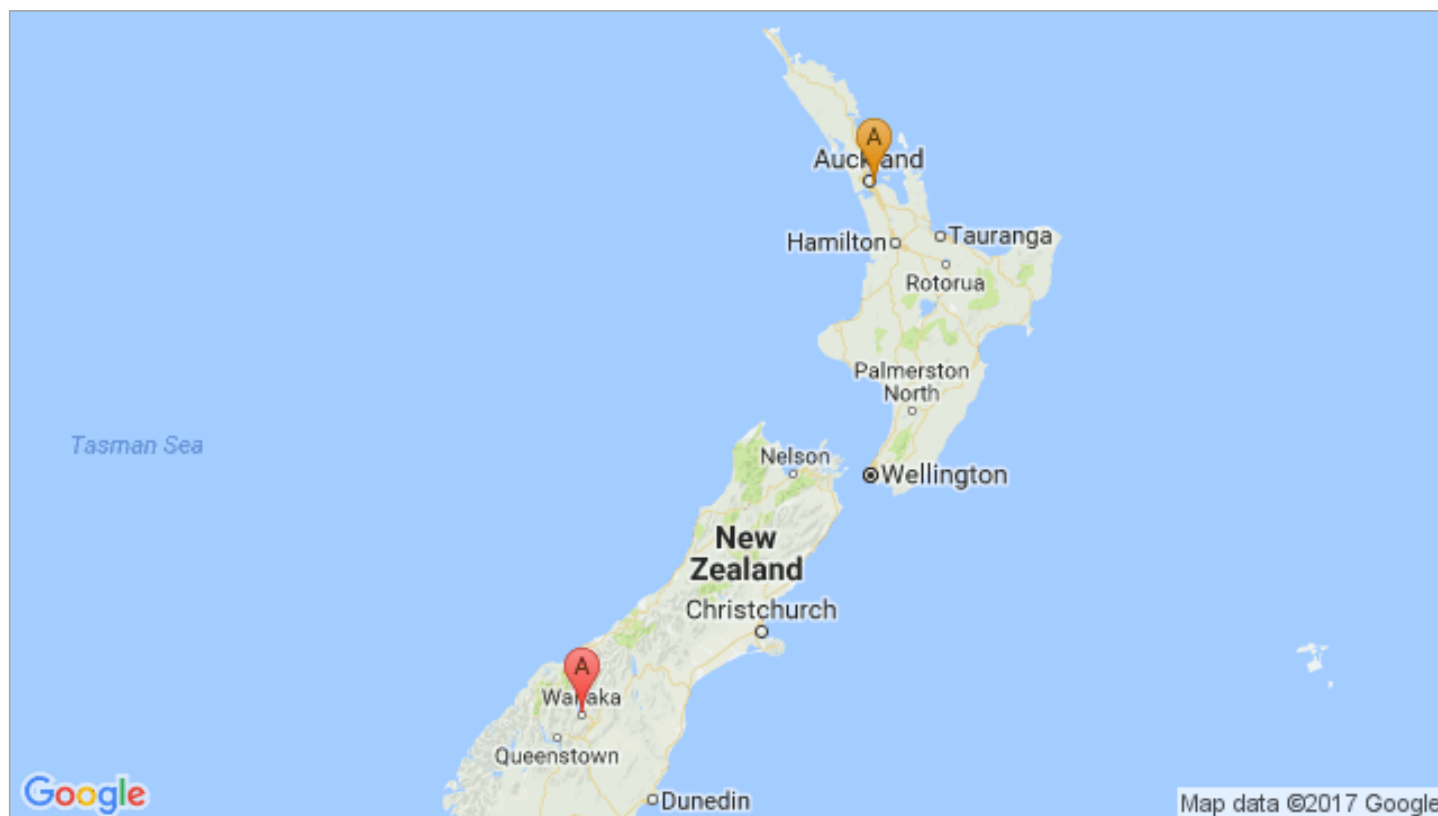

New Zealand (☺ 100%, 2 votes)

Oceania (lat. -40.900557, lng. 174.885971)

suggested visit 7h30

Places to see

 **(A) Cinema Paradiso** - (☺ 100%, 1 vote), ⌚ visit 3 hours, 💰 price 0 NZD, 📍 lat. -44.6972984, 📍 lng. 169.1356874

Cities

(A) Auckland - (☺ 100%, 1 vote), ⌚ visit 1h30, 📍 lat. -36.8630231, 📍 lng. 174.8654694

Cinema Paradiso (☺ 100%, 1 vote)

New Zealand, Oceania (lat. -44.6972984, lng. 169.1356874)

suggested visit 3 hours

🏛 Place to see

\$ price 0 NZD

Contact

✉ 72 BROWNSTON ST, WANAKA

🌐 <http://www.paradiso.net.nz/>

Places to see

(A) Mount Eden - (☺ 100%, 1 vote), ⌚ visit 1h30, 💰 price 0 NZD, 📍 lat. -36.8773720, 📍 lng. 174.7645962
✉ Puhī Huia Road, 🌐 <http://www.mountedenvillagepeople.co.nz/>