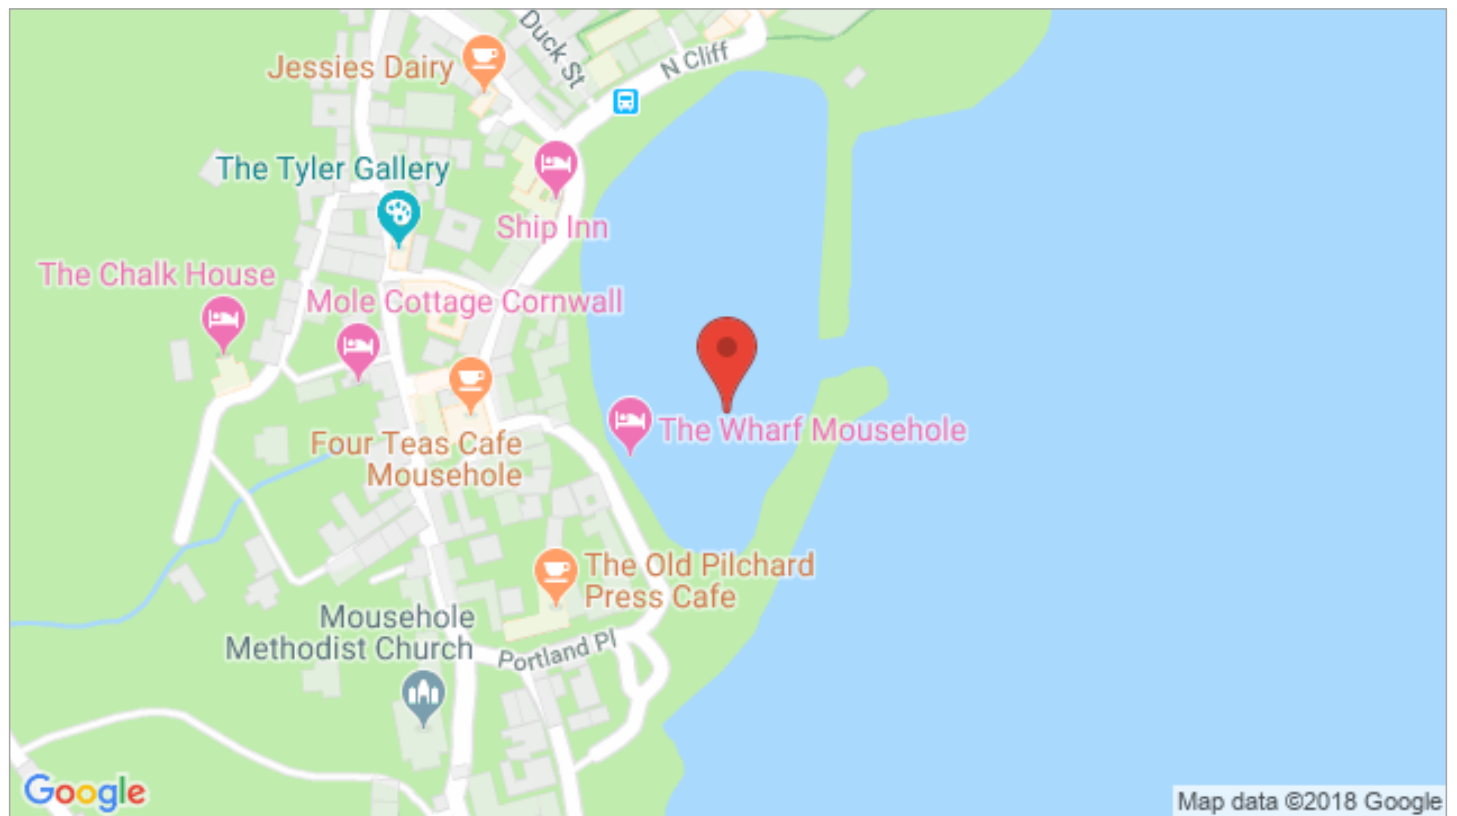

# Mousehole Harbour (☺ 100%, 1 vote)

Mousehole, United Kingdom, Europe (lat. 50.0826518, lng. -5.5382897)

 **Place to see**  
\$ price 0 GBP