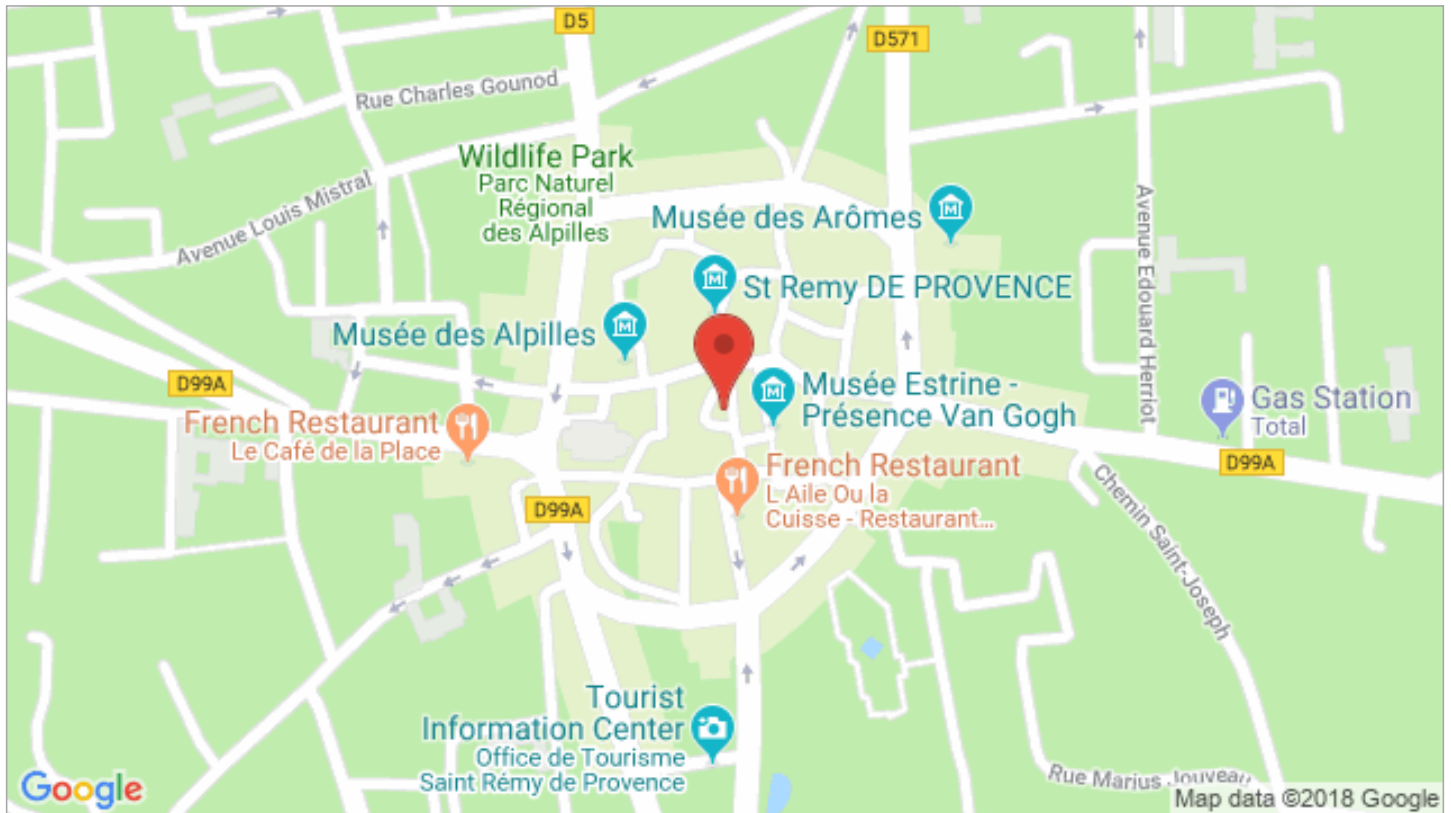

Saint-Rémy-de-Provence (☺ 100%, 1 vote)

Saint-Rémy-de-Provence, France, Europe (lat. 43.7889312, lng. 4.8317704)

suggested visit 2 hours

🏛️ Place to see

💰 price 0 EUR

Contact

☎️ +33 (0)4 90 92 05 22

@ info@saintremydeprovence.com